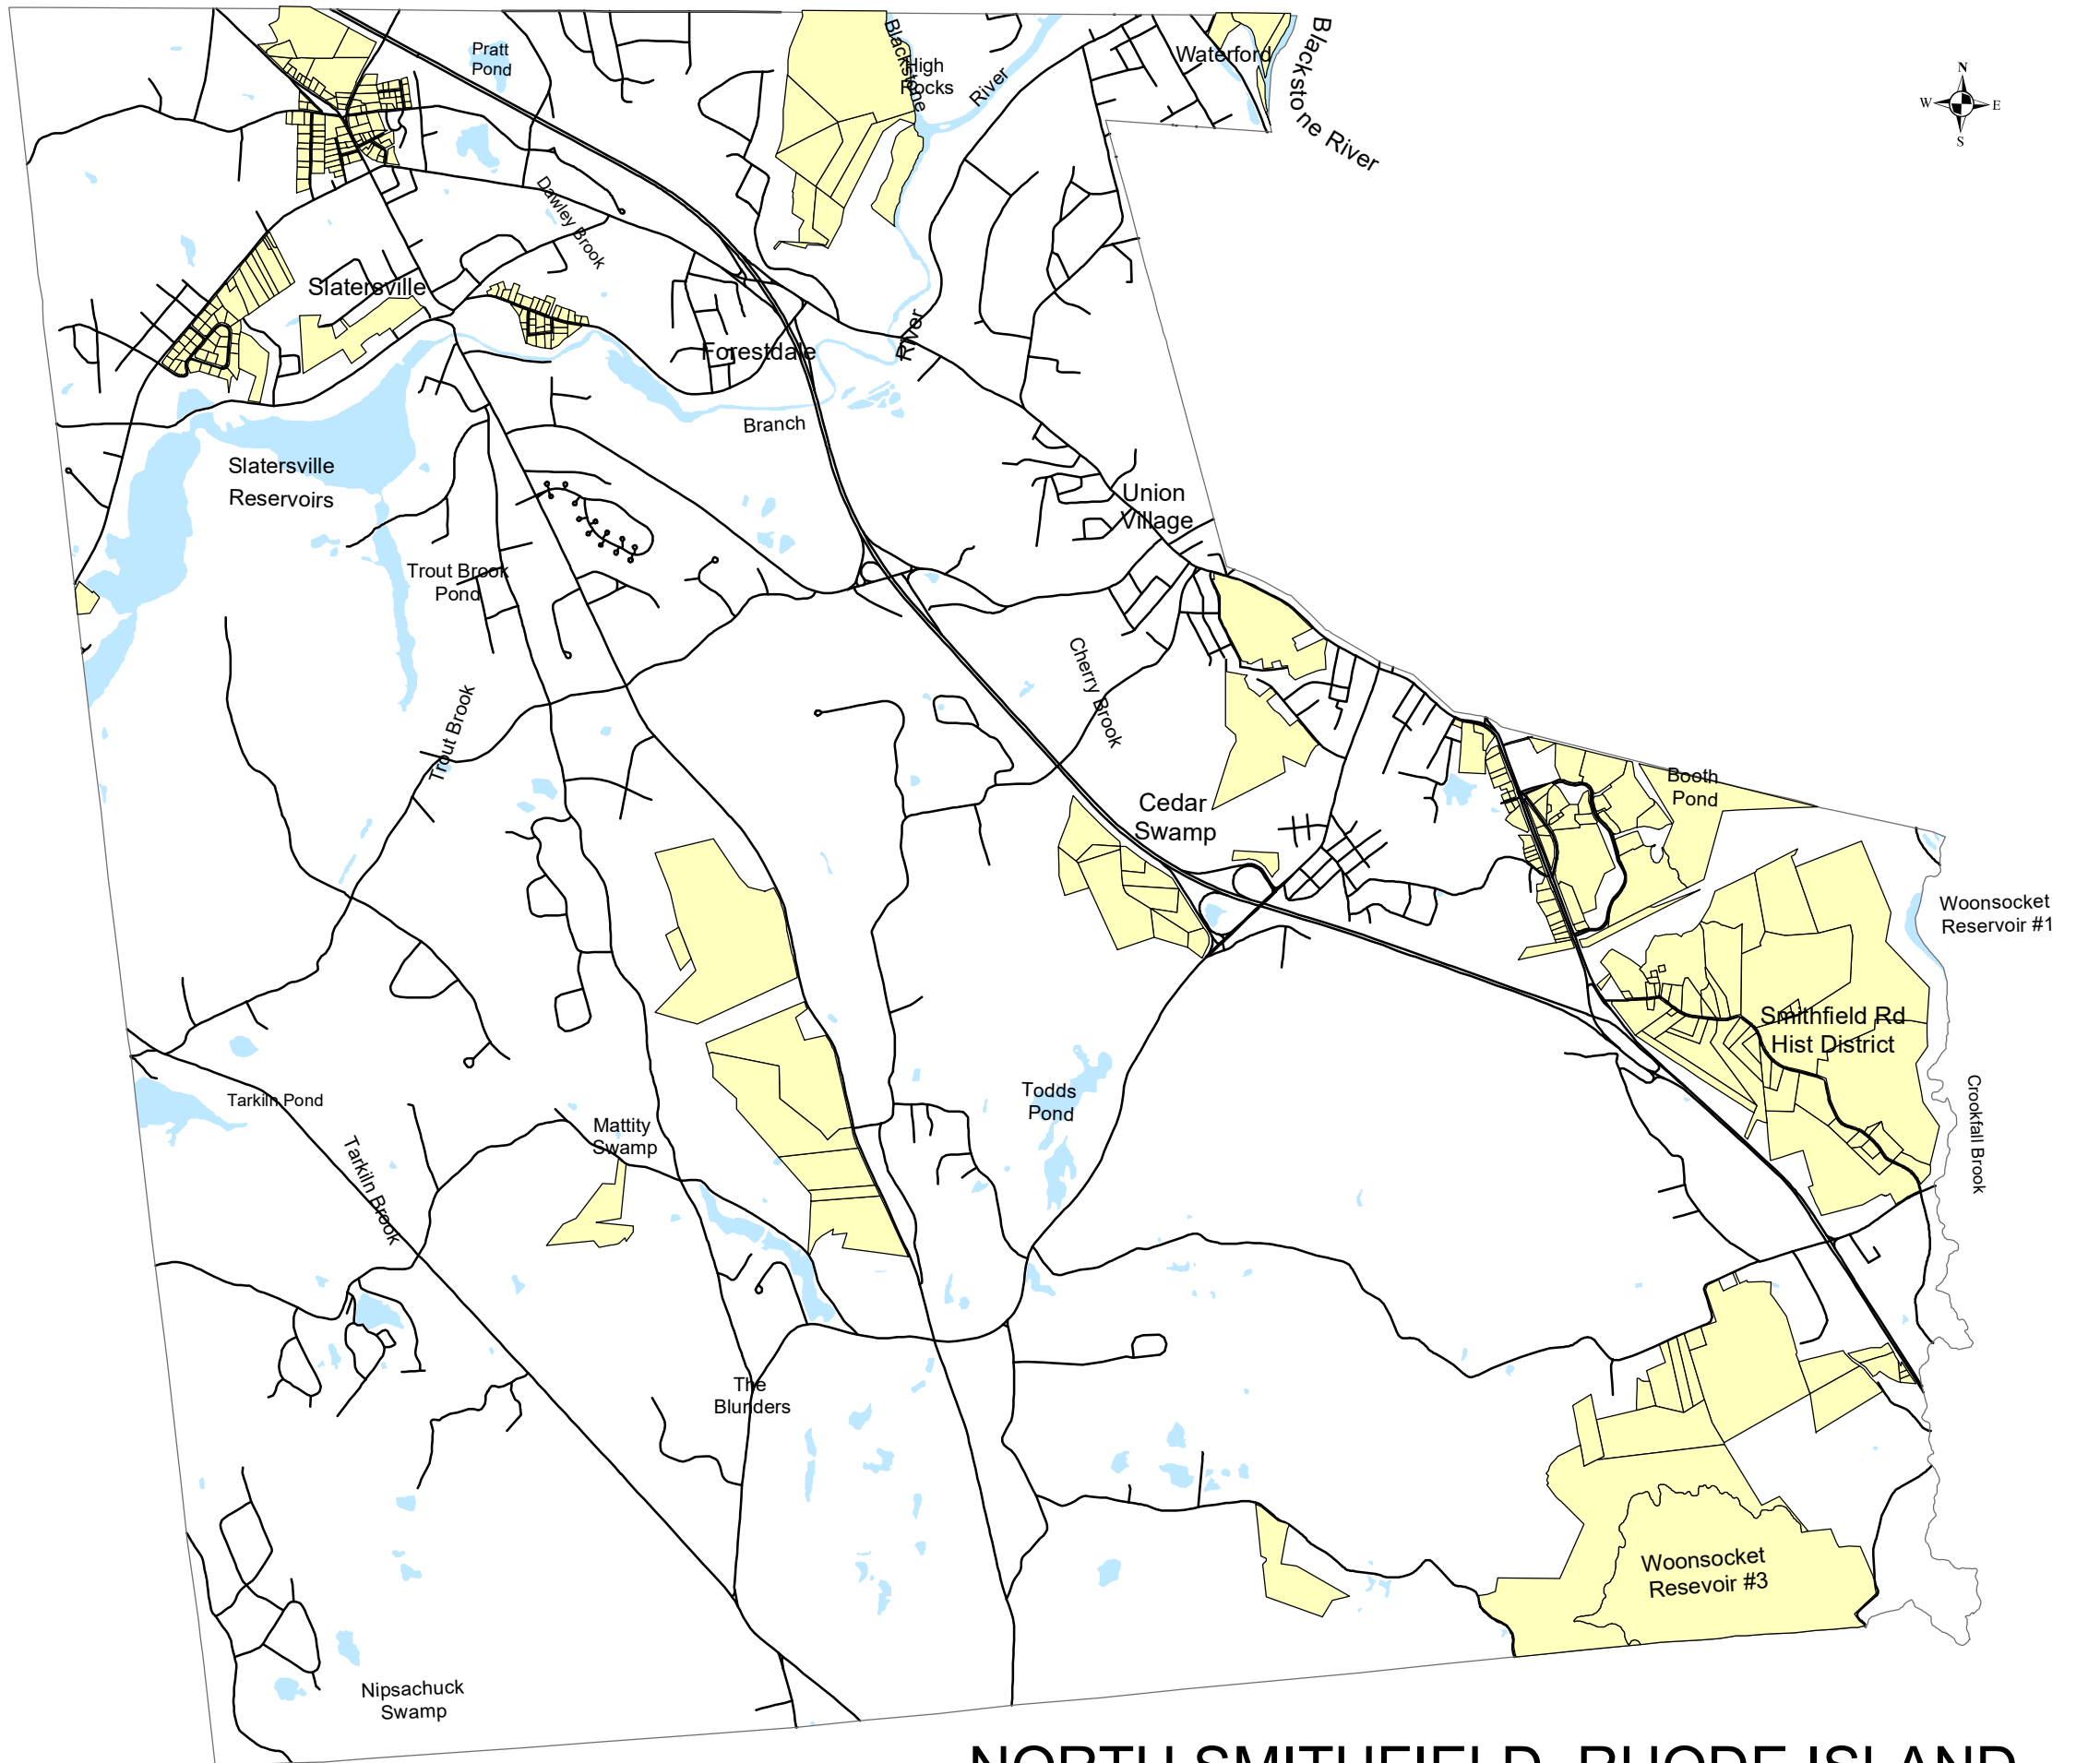

MAP 1

Proposed Zone Changes

NORTH SMITHFIELD, RHODE ISLAND